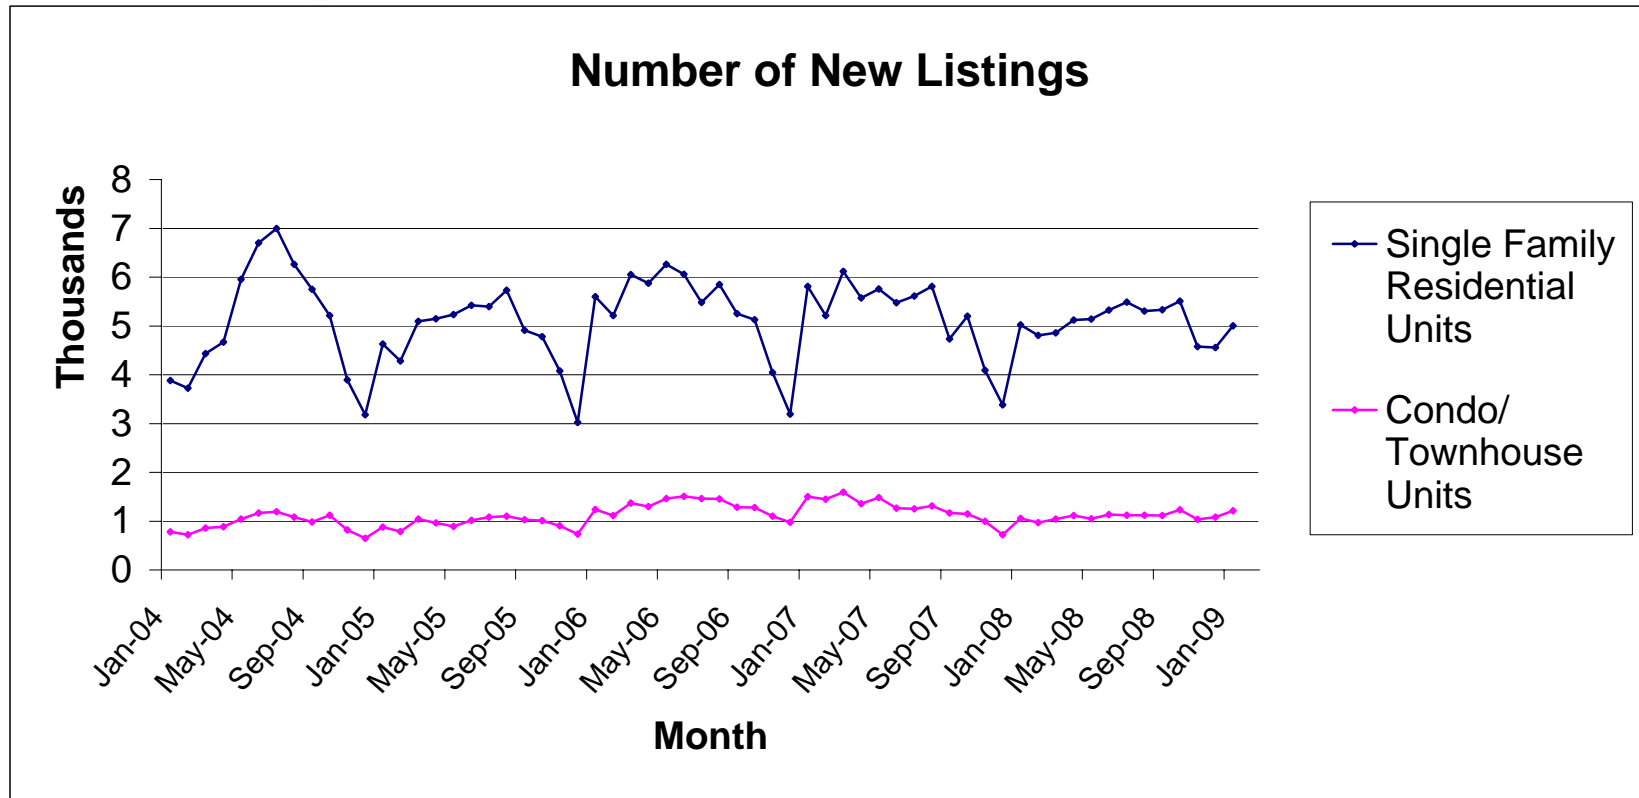

Source: Greater Las Vegas Association of REALTORS®

For media inquires, please call George McCabe, B&P Public Relations, at (702) 325-7358.

DISCLAIMER: This data is based on information from the Greater Las Vegas Association of REALTORS® (GLVAR) Multiple Listing Service (MLS). This information is deemed reliable but is not guaranteed. MLS collects, compiles and distributes information about homes listed for sale by its subscribers who are real estate agents. MLS subscription is available to all real estate agents licensed in Nevada, but is not available to the general public. Not all licensed agents subscribe to the MLS. MLS does not include all new homes available or listings from non-MLS agents, nor does it include properties for sale by owner. The territorial jurisdiction of the GLVAR as a member of the National Association of REALTORS® includes Clark, Nye and Lincoln Counties, Nevada, and such other areas as from time to time may be allocated to the GLVAR by the Board of Directors of the National Association of REALTORS®.