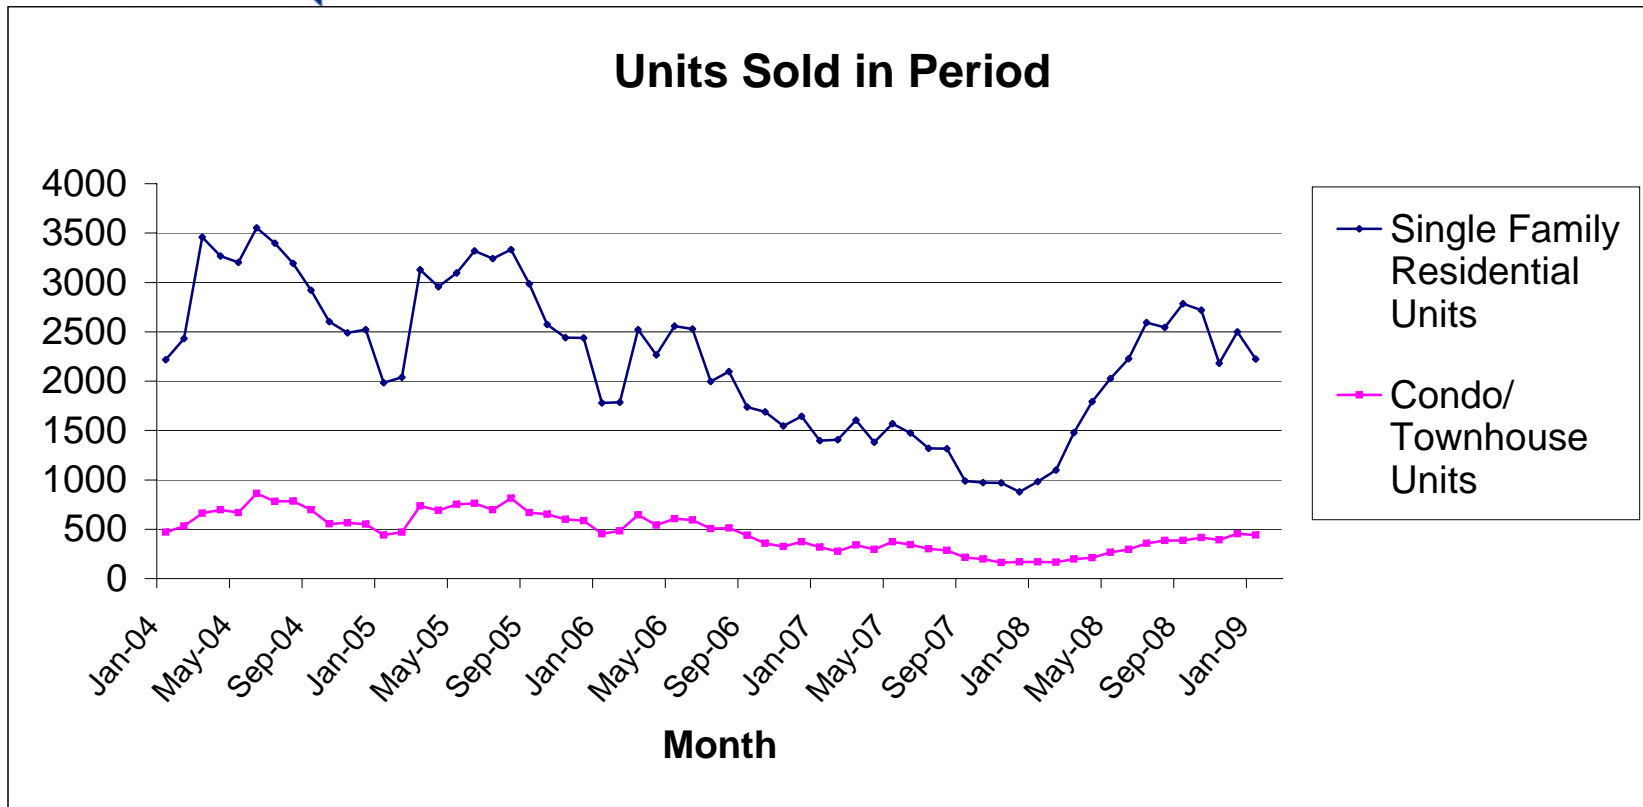

Source: Greater Las Vegas Association of REALTORS®

For media inquiries, please call George McCabe, B&P Public Relations, at (702) 325-7358.

DISCLAIMER: This data is based on information from the Greater Las Vegas Association of REALTORS® (GLVAR) Multiple Listing Service (MLS). This information is deemed reliable but is not guaranteed. MLS collects, compiles and distributes information about homes listed for sale by its subscribers who are real estate agents. MLS subscription is available to all real estate agents licensed in Nevada, but is not available to the general public. Not all licensed agents subscribe to the MLS. MLS does not include all new homes available or listings from non-MLS agents, nor does it include properties for sale by owner. The territorial jurisdiction of the GLVAR as a member of the National Association of REALTORS® includes Clark, Nye and Lincoln Counties, Nevada, and such other areas as from time to time may be allocated to the GLVAR by the Board of Directors of the National Association of REALTORS®.