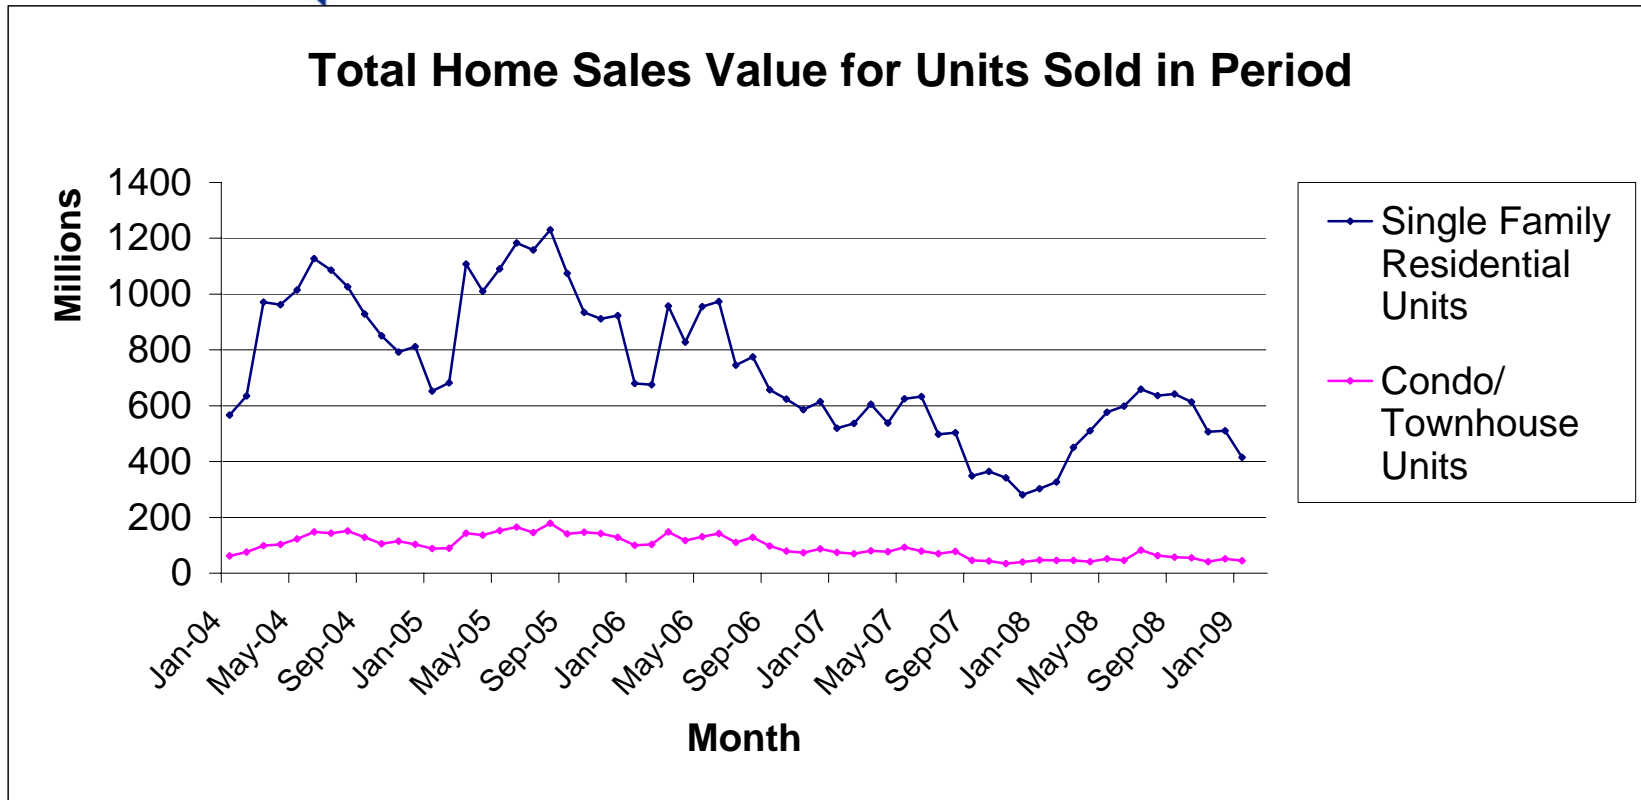

Source: Greater Las Vegas Association of REALTORS®

For media inquiries, please call George McCabe, B&P Public Relations, at (702) 325-7358.

DISCLAIMER: This data is based on information from the Greater Las Vegas Association of REALTORS® (GLVAR) Multiple Listing Service (MLS). This information is deemed reliable but is not guaranteed. MLS collects, compiles and distributes information about homes listed for sale by its subscribers who are real estate agents. MLS subscription is available to all real estate agents licensed in Nevada, but is not available to the general public. Not all licensed agents subscribe to the MLS. MLS does not include all new homes available or listings from non-MLS agents, nor does it include properties for sale by owner. The territorial jurisdiction of the GLVAR as a member of the National Association of REALTORS® includes Clark, Nye and Lincoln Counties, Nevada, and such other areas as from time to time may be allocated to the GLVAR by the Board of Directors of the National Association of REALTORS®.