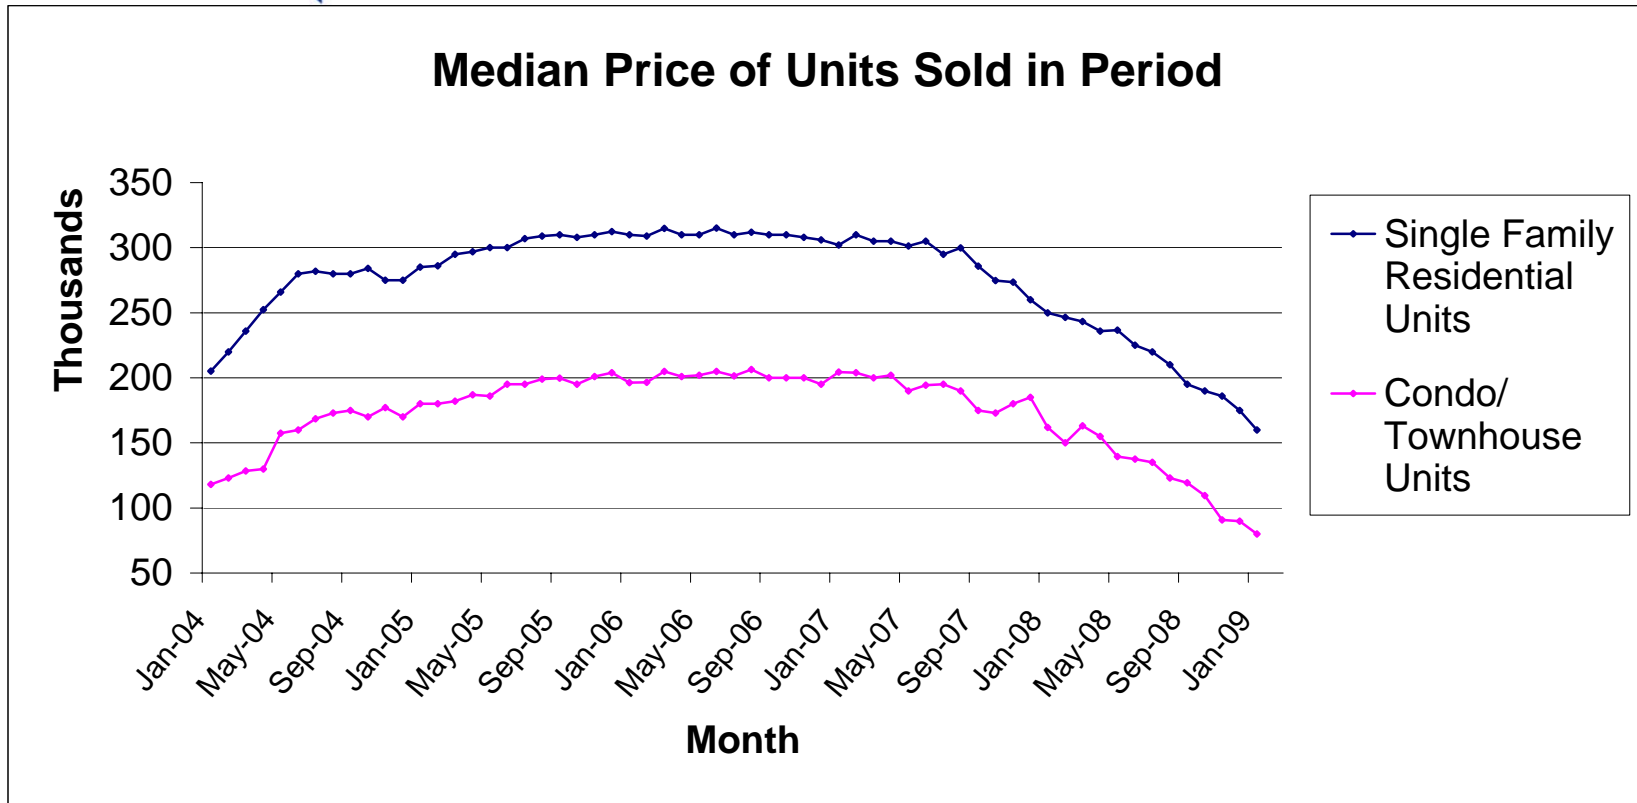

Source: Greater Las Vegas Association of REALTORS®

For media inquiries, please call George McCabe, B&P Public Relations, at (702) 325-7358.

DISCLAIMER: This data is based on information from the Greater Las Vegas Association of REALTORS® (GLVAR) Multiple Listing Service (MLS). This information is deemed reliable but is not guaranteed. MLS collects, compiles and distributes information about homes listed for sale by its subscribers who are real estate agents. MLS subscription is available to all real estate agents licensed in Nevada, but is not available to the general public. Not all licensed agents subscribe to the MLS. MLS does not include all new homes available or listings from non-MLS agents, nor does it include properties for sale by owner. The territorial jurisdiction of the GLVAR as a member of the National Association of REALTORS® includes Clark, Nye and Lincoln Counties, Nevada, and such other areas as from time to time may be allocated to the GLVAR by the Board of Directors of the National Association of REALTORS®.