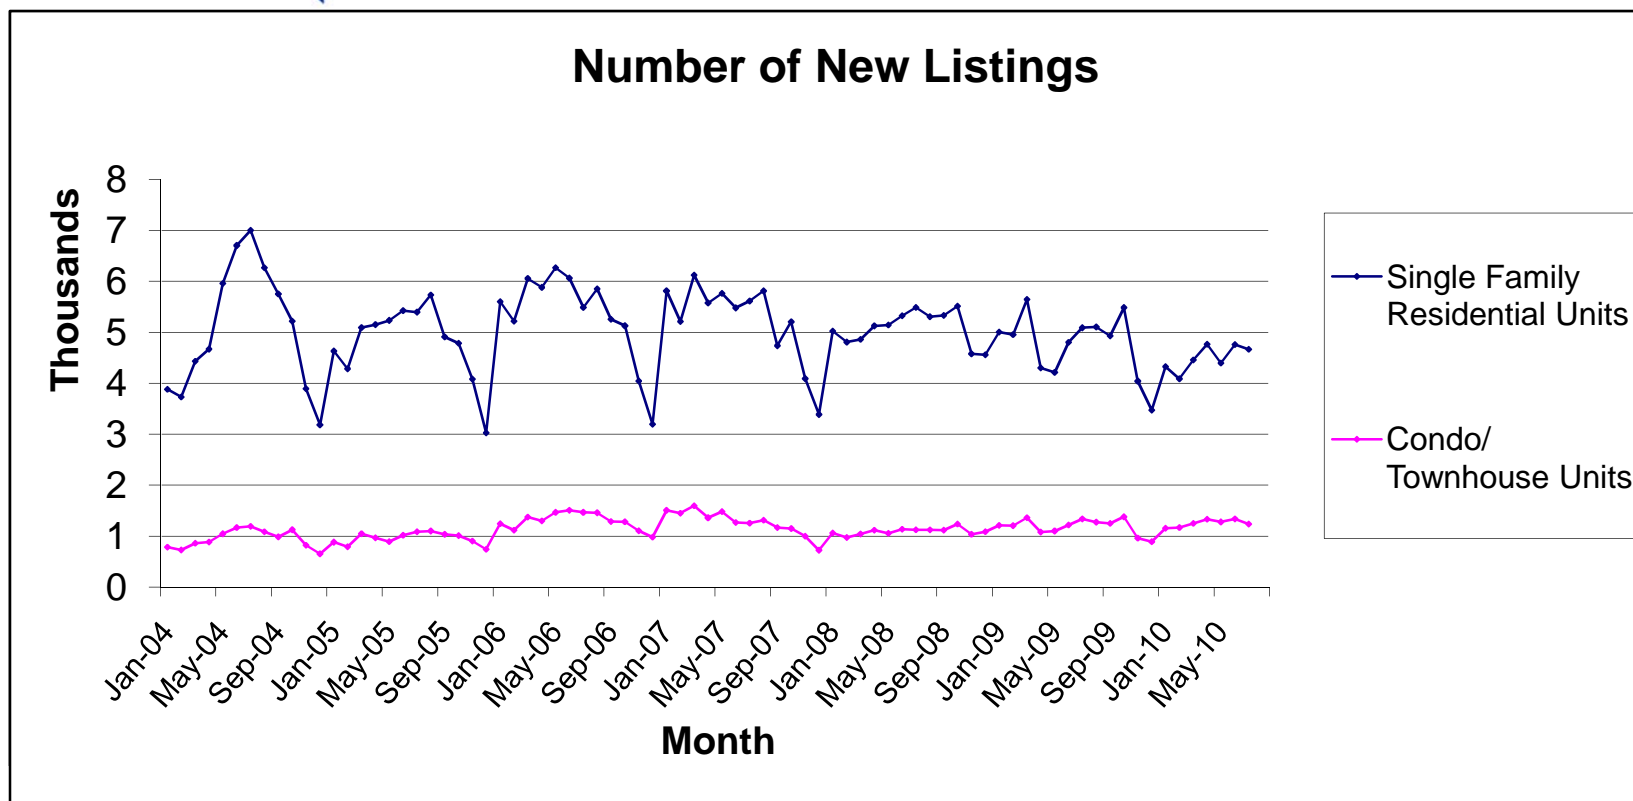

Source: Greater Las Vegas Association of REALTORS®

For media inquiries, please call George McCabe, B&P Public Relations, at (702) 325-7358.

DISCLAIMER: This data is based on information from the Greater Las Vegas Association of REALTORS® (GLVAR) Multiple Listing Service (MLS). This information is deemed reliable but is not guaranteed. MLS collects, compiles and distributes information about homes listed for sale by its subscribers who are real estate agents. MLS subscription is available to all real estate agents licensed in Nevada, but is not available to the general public. Not all licensed agents subscribe to the MLS. MLS does not include all new homes available or listings from non-MLS agents, nor does it include properties for sale by owner. The territorial jurisdiction of the GLVAR as a member of the National Association of REALTORS® includes Clark, Nye, White Pine and Lincoln Counties, Nevada, and such other areas as from time to time may be allocated to the GLVAR by the Board of Directors of the National Association of REALTORS®.