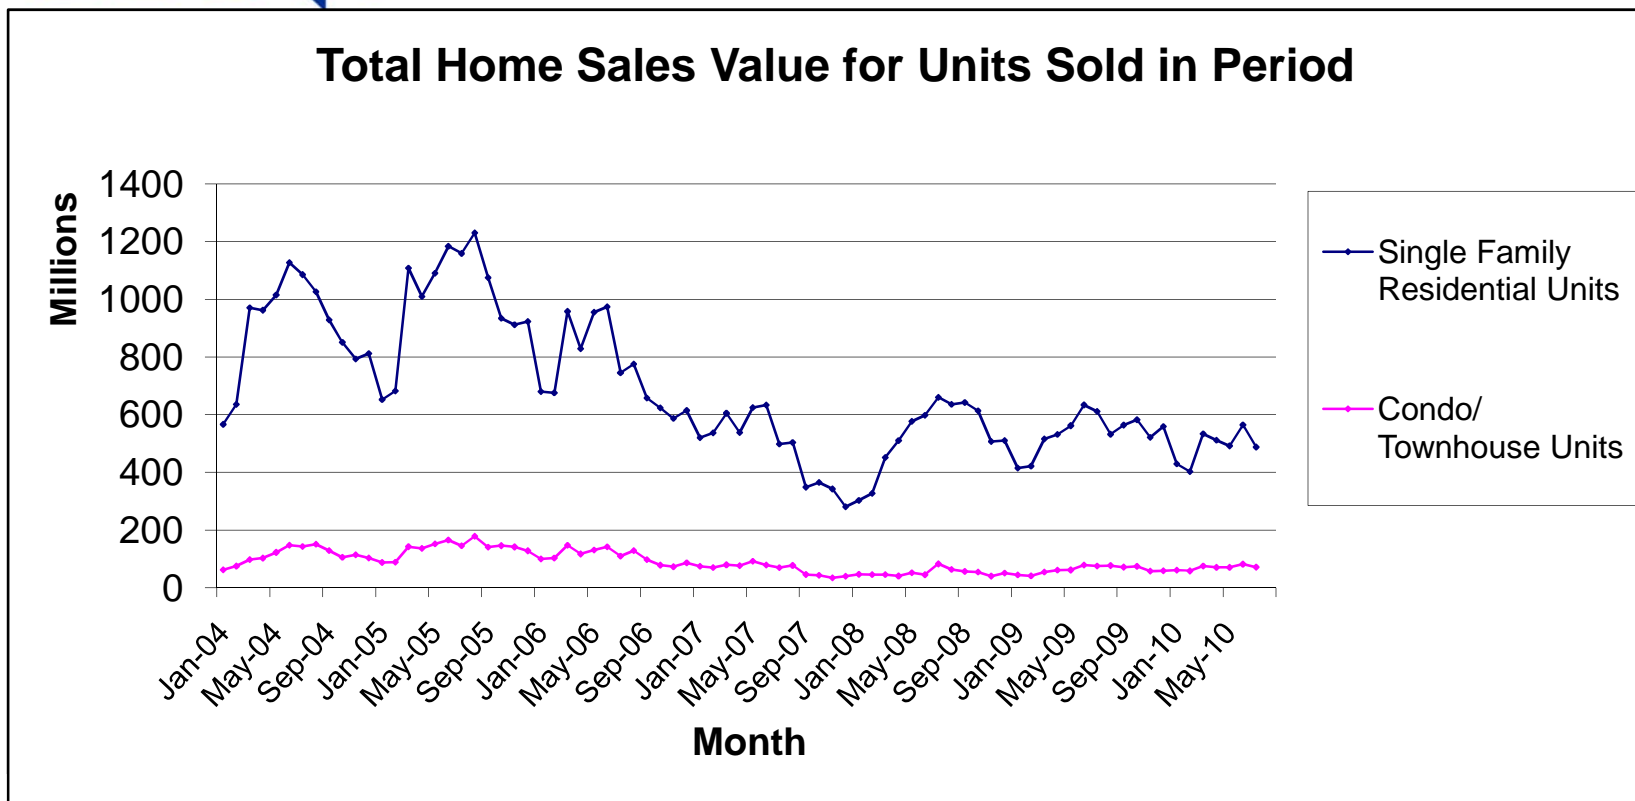

Source: Greater Las Vegas Association of REALTORS®

For media inquiries, please call George McCabe, B&P Public Relations, at (702) 325-7358.

DISCLAIMER: This data is based on information from the Greater Las Vegas Association of REALTORS® (GLVAR) Multiple Listing Service (MLS). This information is deemed reliable but is not guaranteed. MLS collects, compiles and distributes information about homes listed for sale by its subscribers who are real estate agents. MLS subscription is available to all real estate agents licensed in Nevada, but is not available to the general public. Not all licensed agents subscribe to the MLS. MLS does not include all new homes available or listings from non-MLS agents, nor does it include properties for sale by owner. The territorial jurisdiction of the GLVAR as a member of the National Association of REALTORS® includes Clark, Nye, White Pine and Lincoln Counties, Nevada, and such other areas as from time to time may be allocated to the GLVAR by the Board of Directors of the National Association of REALTORS®.