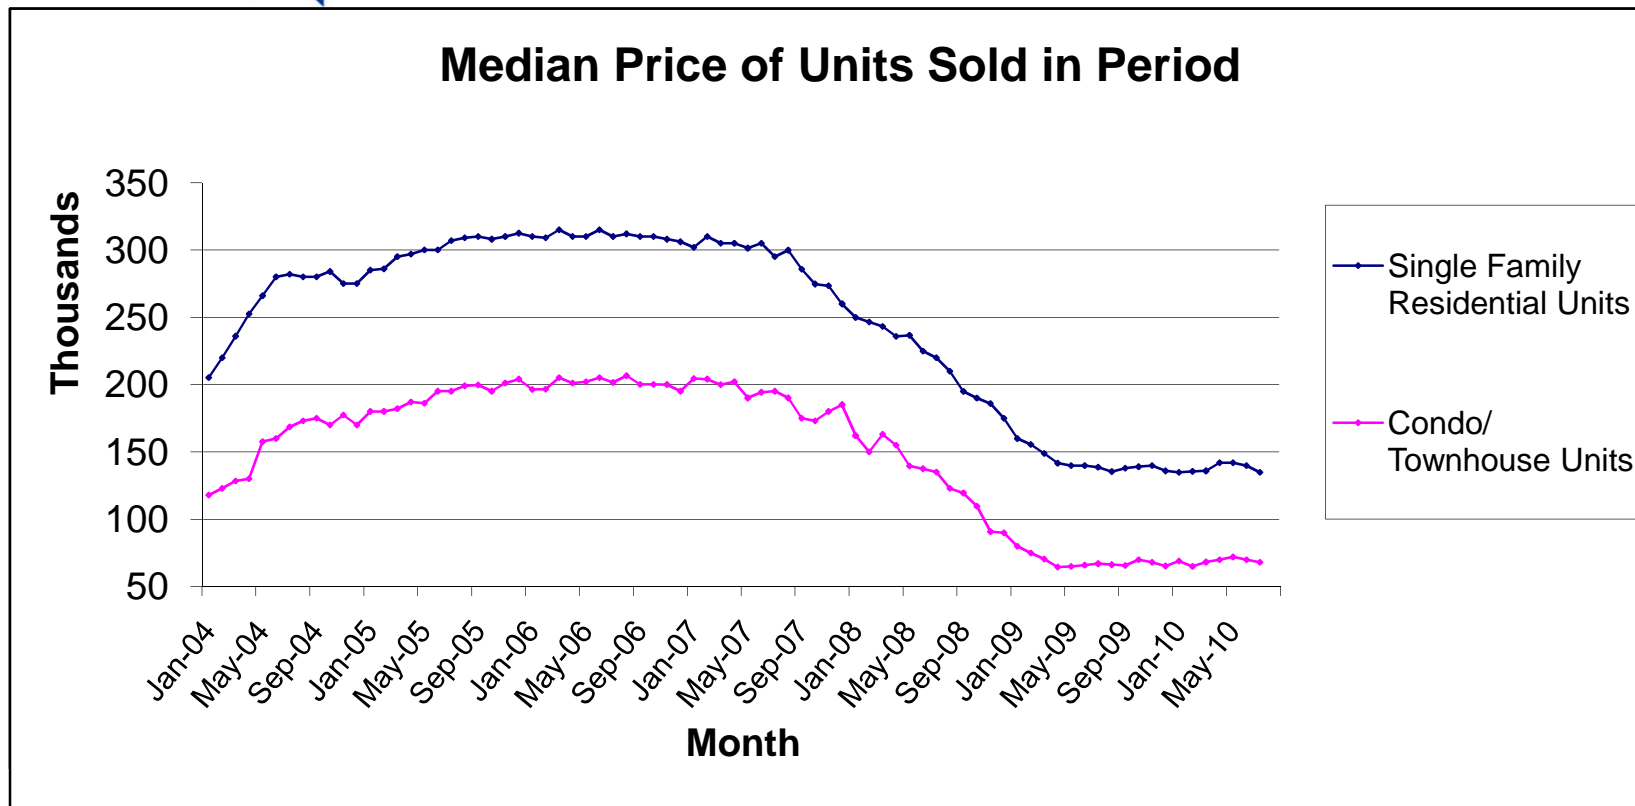

Source: Greater Las Vegas Association of REALTORS®

For media inquires, please call George McCabe, B&P Public Relations, at (702) 325-7358.

DISCLAIMER: This data is based on information from the Greater Las Vegas Association of REALTORS® (GLVAR) Multiple Listing Service (MLS). This information is deemed reliable but is not guaranteed. MLS collects, compiles and distributes information about homes listed for sale by its subscribers who are real estate agents. MLS subscription is available to all real estate agents licensed in Nevada, but is not available to the general public. Not all licensed agents subscribe to the MLS. MLS does not include all new homes available or listings from non-MLS agents, nor does it include properties for sale by owner. The territorial jurisdiction of the GLVAR as a member of the National Association of REALTORS® includes Clark, Nye, White Pine and Lincoln Counties, Nevada, and such other areas as from time to time may be allocated to the GLVAR by the Board of Directors of the National Association of REALTORS®.