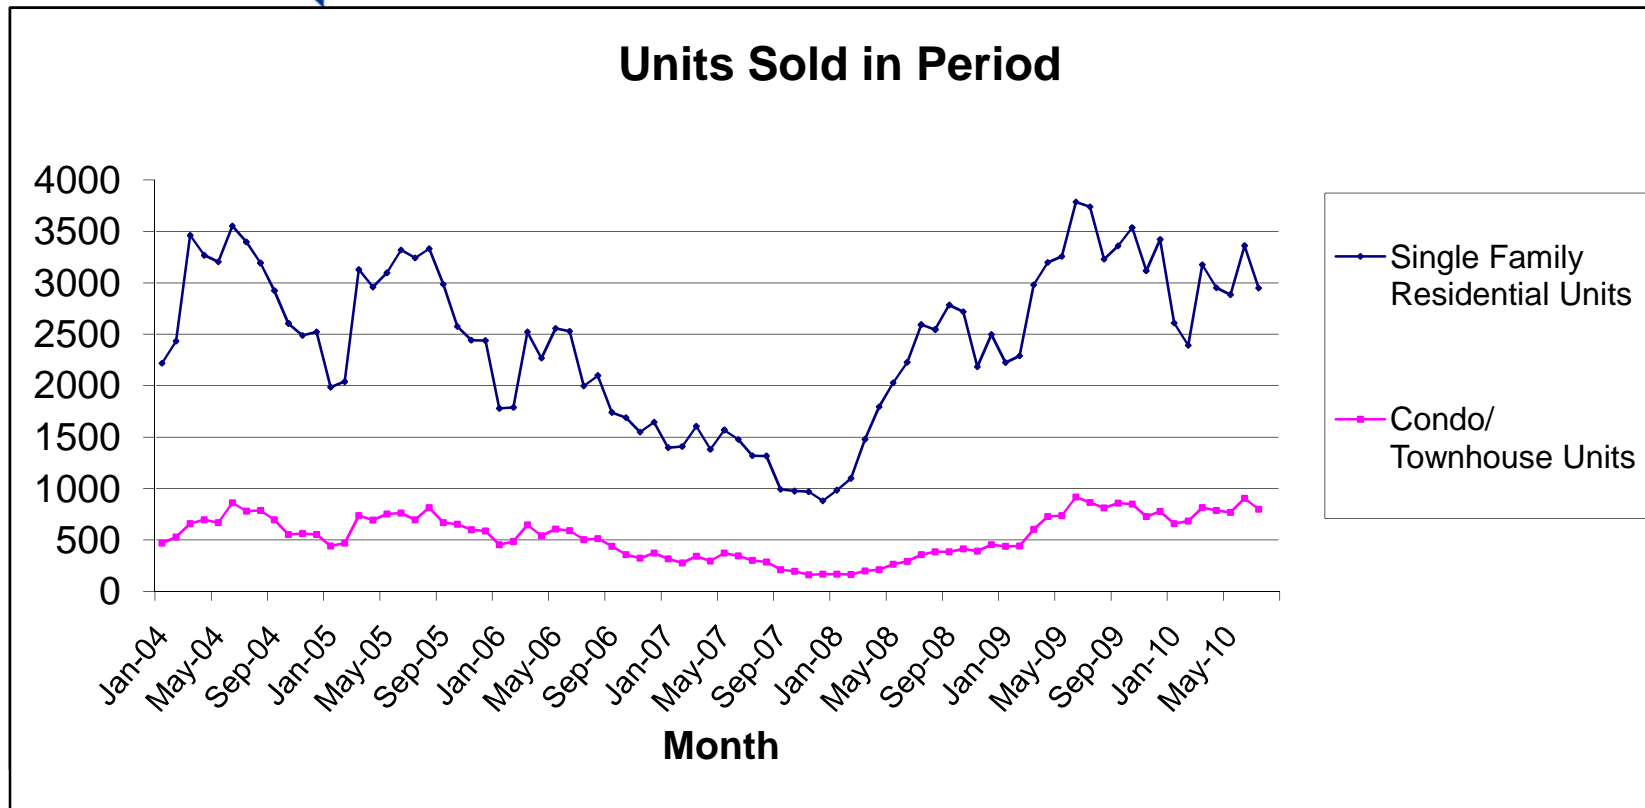

Source: Greater Las Vegas Association of REALTORS®

For media inquiries, please call George McCabe, B&P Public Relations, at (702) 325-7358.

DISCLAIMER: This data is based on information from the Greater Las Vegas Association of REALTORS® (GLVAR) Multiple Listing Service (MLS). This information is deemed reliable but is not guaranteed. MLS collects, compiles and distributes information about homes listed for sale by its subscribers who are real estate agents. MLS subscription is available to all real estate agents licensed in Nevada, but is not available to the general public. Not all licensed agents subscribe to the MLS. MLS does not include all new homes available or listings from non-MLS agents, nor does it include properties for sale by owner. The territorial jurisdiction of the GLVAR as a member of the National Association of REALTORS® includes Clark, Nye, White Pine and Lincoln Counties, Nevada, and such other areas as from time to time may be allocated to the GLVAR by the Board of Directors of the National Association of REALTORS®.