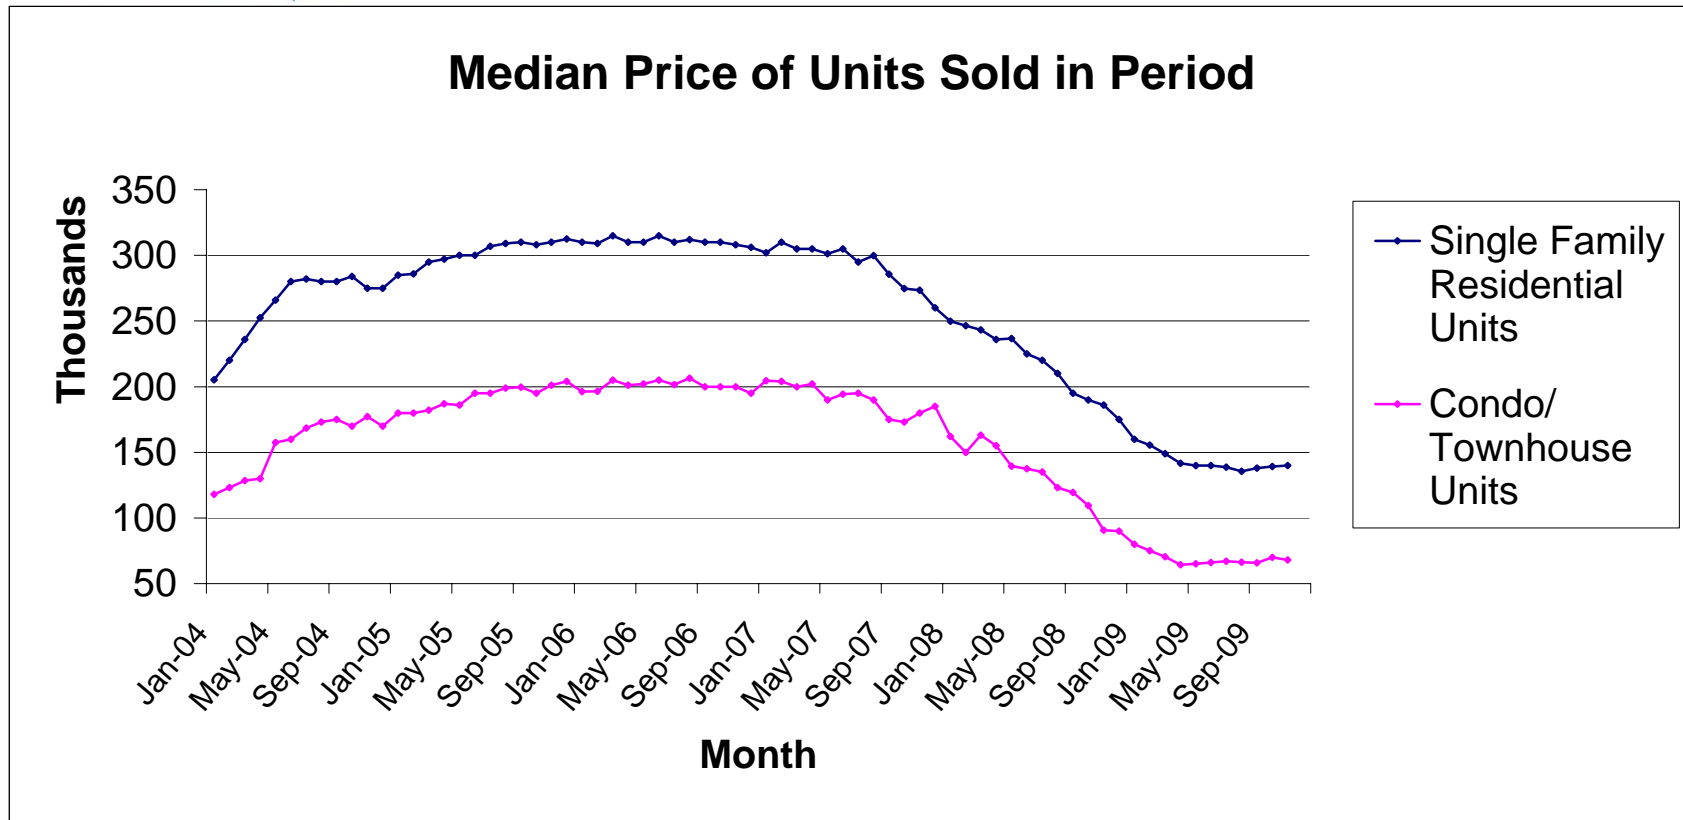

Source: Greater Las Vegas Association of REALTORS®

For media inquires, please call George McCabe, B&P Public Relations, at (702) 325-7358.

DISCLAIMER: This data is based on information from the Greater Las Vegas Association of REALTORS® (GLVAR) Multiple Listing Service (MLS). This information is deemed reliable but is not guaranteed. MLS collects, compiles and distributes information about homes listed for sale by its subscribers who are real estate agents. MLS subscription is available to all real estate agents licensed in Nevada, but is not available to the general public. Not all licensed agents subscribe to the MLS. MLS does not include all new homes available or listings from non-MLS agents, nor does it include properties for sale by owner. The territorial jurisdiction of the GLVAR as a member of the National Association of REALTORS® includes Clark, Nye and Lincoln Counties, Nevada, and such other areas as from time to time may be allocated to the GLVAR by the Board of Directors of the National Association of REALTORS®.