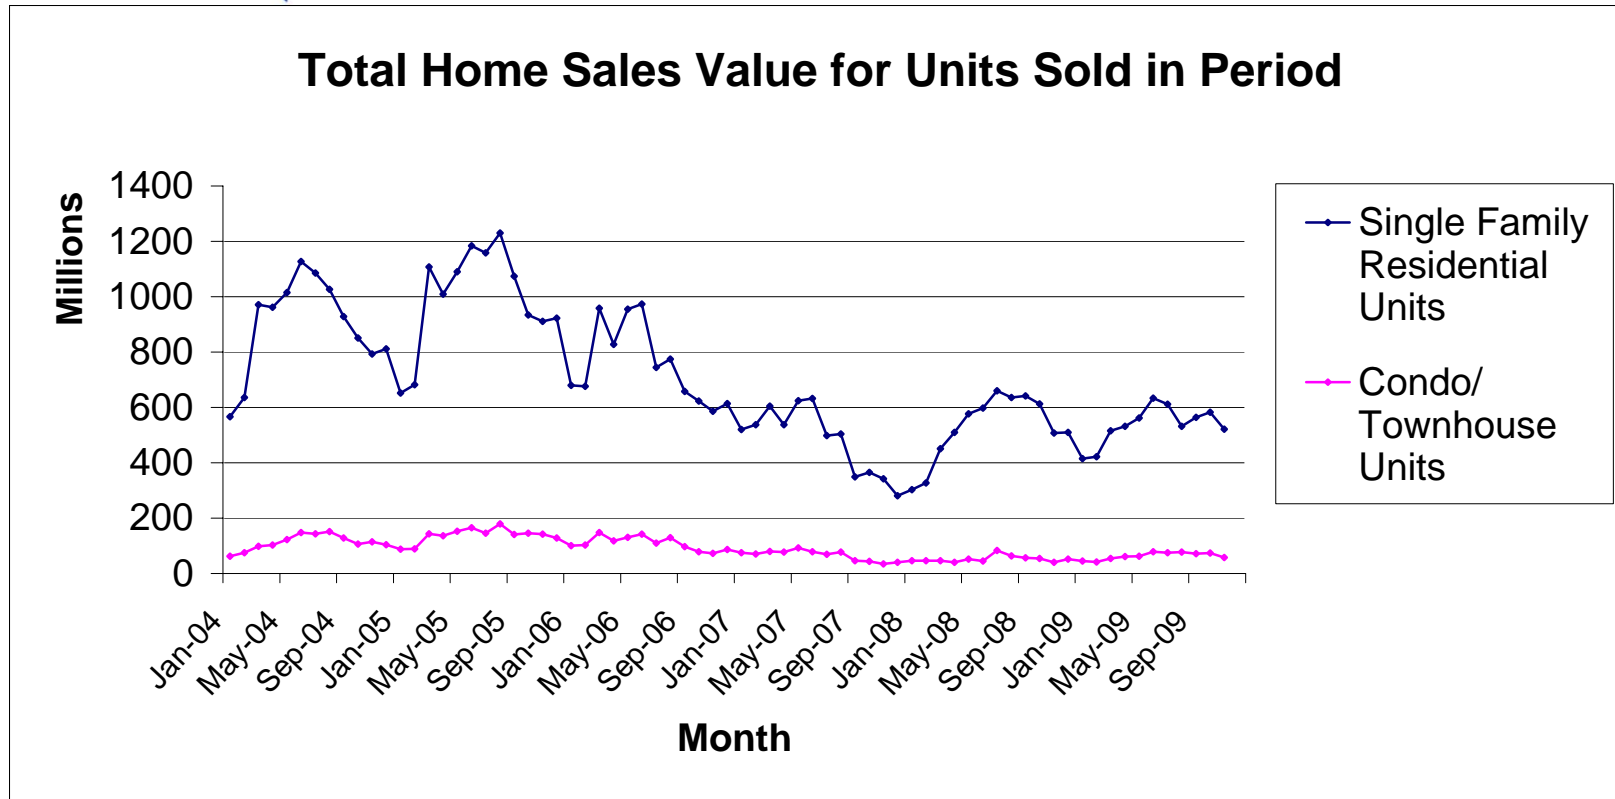

Source: Greater Las Vegas Association of REALTORS®

For media inquiries, please call George McCabe, B&P Public Relations, at (702) 325-7358.

DISCLAIMER: This data is based on information from the Greater Las Vegas Association of REALTORS® (GLVAR) Multiple Listing Service (MLS). This information is deemed reliable but is not guaranteed. MLS collects, compiles and distributes information about homes listed for sale by its subscribers who are real estate agents. MLS subscription is available to all real estate agents licensed in Nevada, but is not available to the general public. Not all licensed agents subscribe to the MLS. MLS does not include all new homes available or listings from non-MLS agents, nor does it include properties for sale by owner. The territorial jurisdiction of the GLVAR as a member of the National Association of REALTORS® includes Clark, Nye and Lincoln Counties, Nevada, and such other areas as from time to time may be allocated to the GLVAR by the Board of Directors of the National Association of REALTORS®.