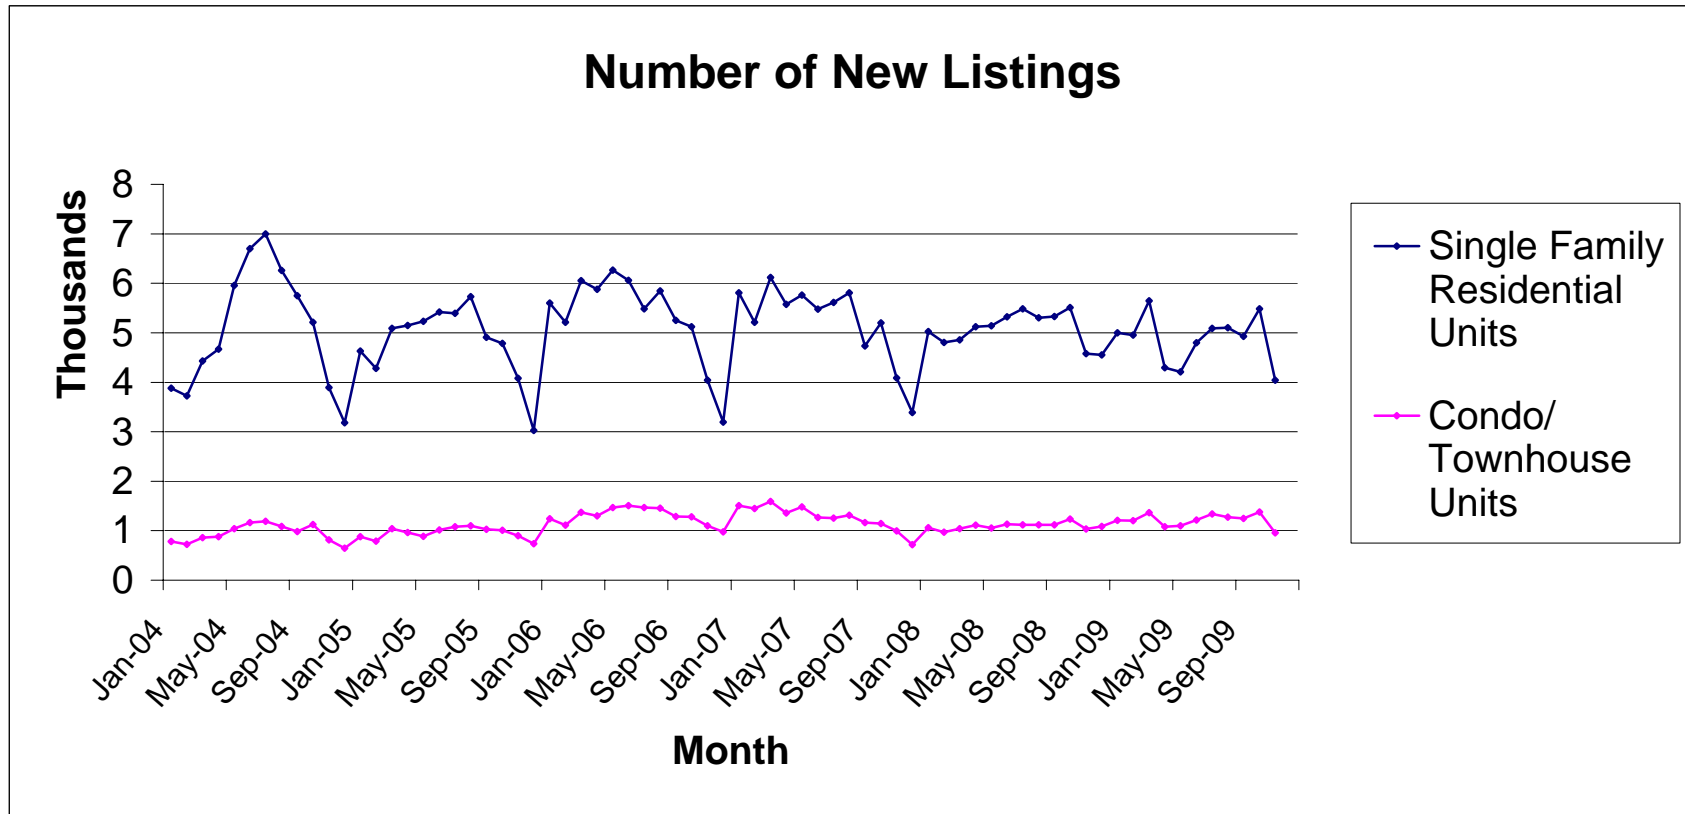

Source: Greater Las Vegas Association of REALTORS®

For media inquires, please call George McCabe, B&P Public Relations, at (702) 325-7358.

**DISCLAIMER:** This data is based on information from the Greater Las Vegas Association of REALTORS® (GLVAR) Multiple Listing Service (MLS). This information is deemed reliable but is not guaranteed. MLS collects, compiles and distributes information about homes listed for sale by its subscribers who are real estate agents. MLS subscription is available to all real estate agents licensed in Nevada, but is not available to the general public. Not all licensed agents subscribe to the MLS. MLS does not include all new homes available or listings from non-MLS agents, nor does it include properties for sale by owner. The territorial jurisdiction of the GLVAR as a member of the National Association of REALTORS® includes Clark, Nye and Lincoln Counties, Nevada, and such other areas as from time to time may be allocated to the GLVAR by the Board of Directors of the National Association of REALTORS®.