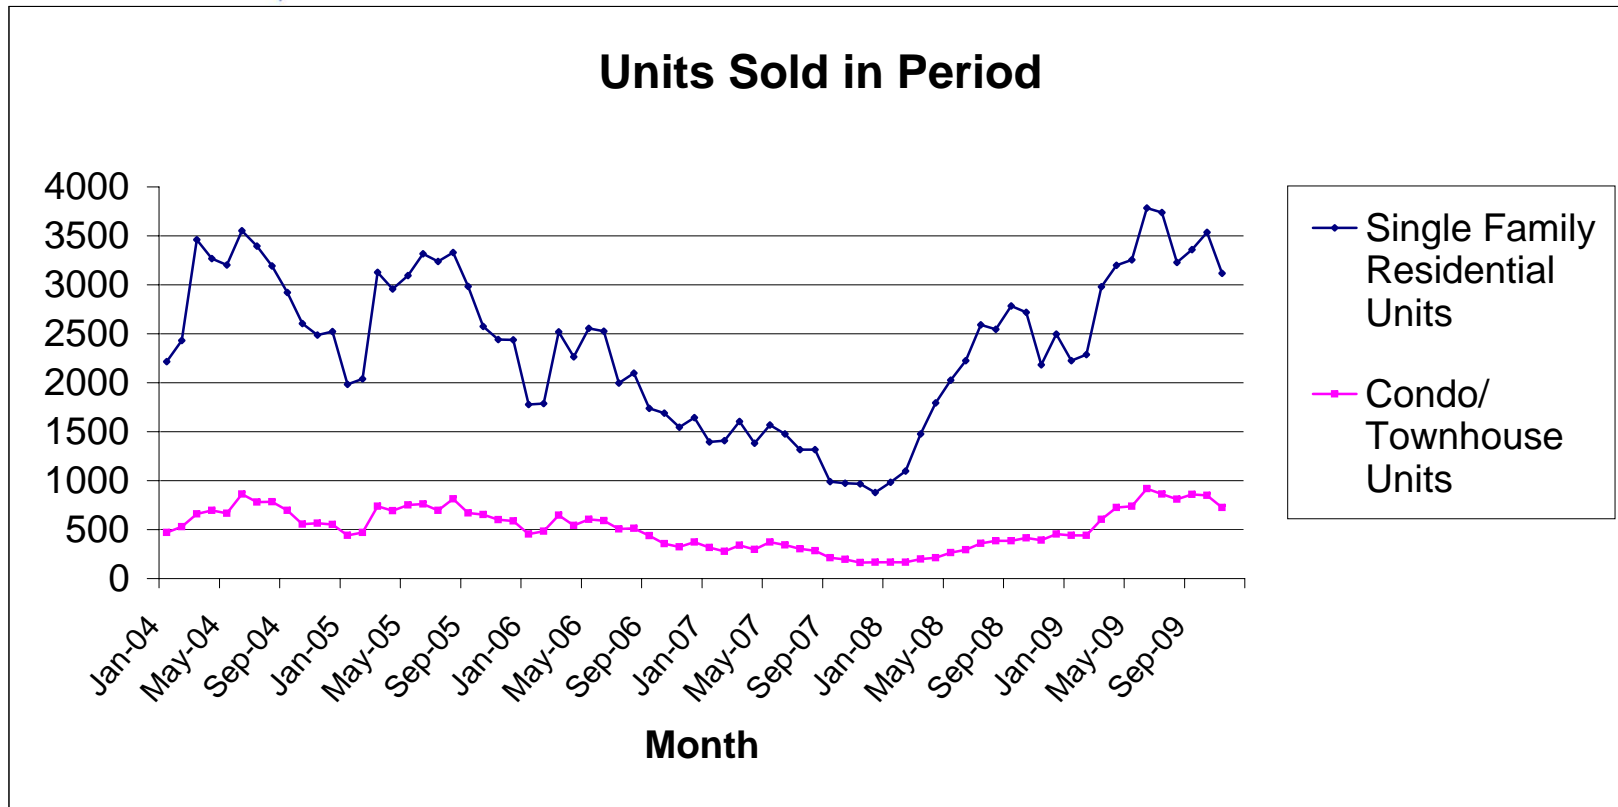

Source: Greater Las Vegas Association of REALTORS®

For media inquiries, please call George McCabe, B&P Public Relations, at (702) 325-7358.

DISCLAIMER: This data is based on information from the Greater Las Vegas Association of REALTORS® (GLVAR) Multiple Listing Service (MLS). This information is deemed reliable but is not guaranteed. MLS collects, compiles and distributes information about homes listed for sale by its subscribers who are real estate agents. MLS subscription is available to all real estate agents licensed in Nevada, but is not available to the general public. Not all licensed agents subscribe to the MLS. MLS does not include all new homes available or listings from non-MLS agents, nor does it include properties for sale by owner. The territorial jurisdiction of the GLVAR as a member of the National Association of REALTORS® includes Clark, Nye and Lincoln Counties, Nevada, and such other areas as from time to time may be allocated to the GLVAR by the Board of Directors of the National Association of REALTORS®.