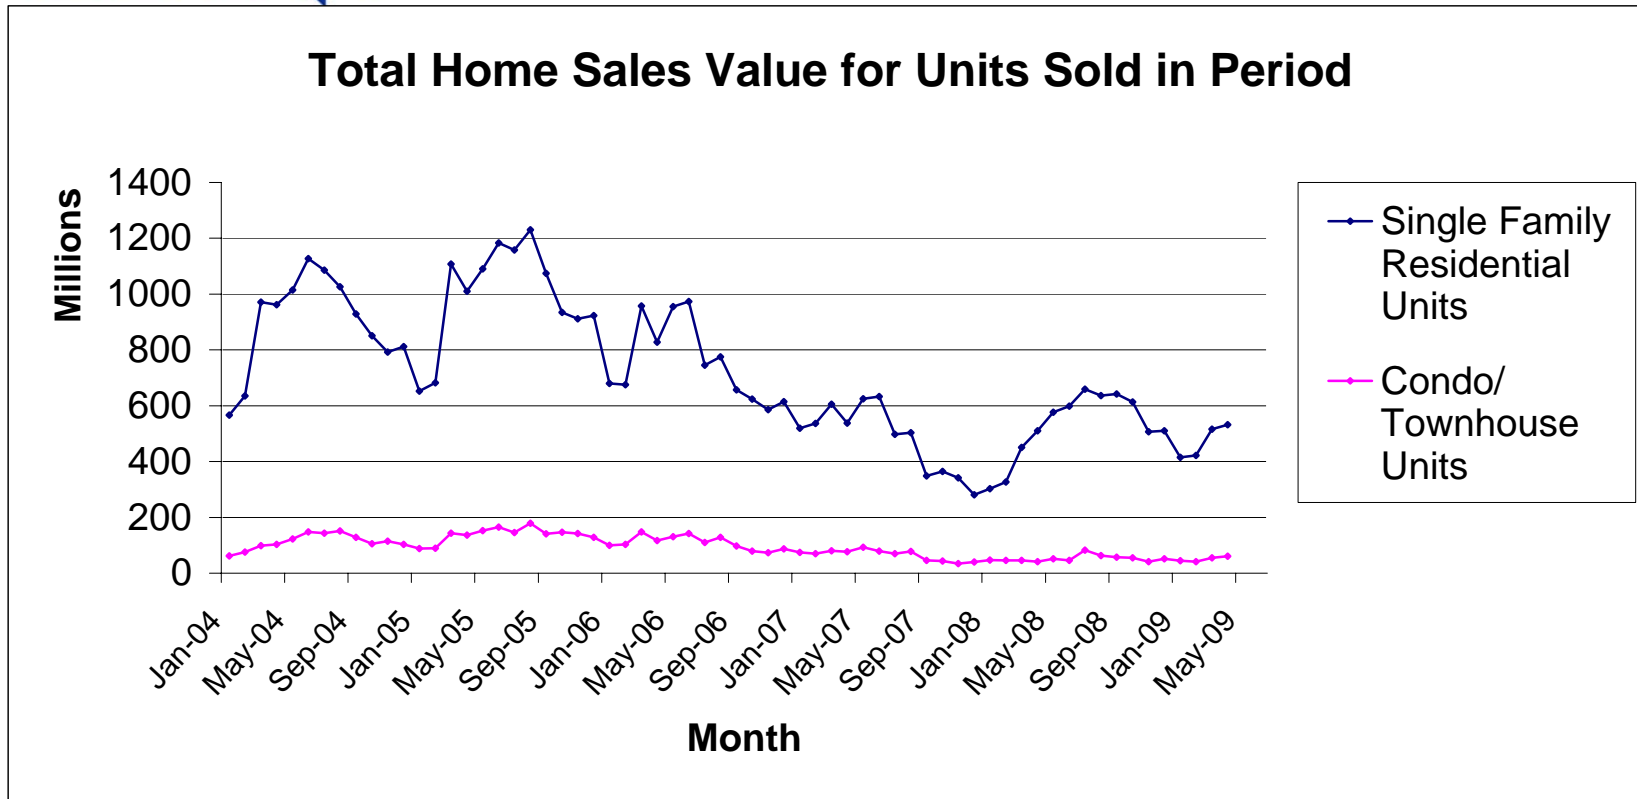

Source: Greater Las Vegas Association of REALTORS®

For media inquiries, please call George McCabe, B&P Public Relations, at (702) 325-7358.

DISCLAIMER: This data is based on information from the Greater Las Vegas Association of REALTORS® (GLVAR) Multiple Listing Service (MLS). This information is deemed reliable but is not guaranteed. MLS collects, compiles and distributes information about homes listed for sale by its subscribers who are real estate agents. MLS subscription is available to all real estate agents licensed in Nevada, but is not available to the general public. Not all licensed agents subscribe to the MLS. MLS does not include all new homes available or listings from non-MLS agents, nor does it include properties for sale by owner. The territorial jurisdiction of the GLVAR as a member of the National Association of REALTORS® includes Clark, Nye and Lincoln Counties, Nevada, and such other areas as from time to time may be allocated to the GLVAR by the Board of Directors of the National Association of REALTORS®.