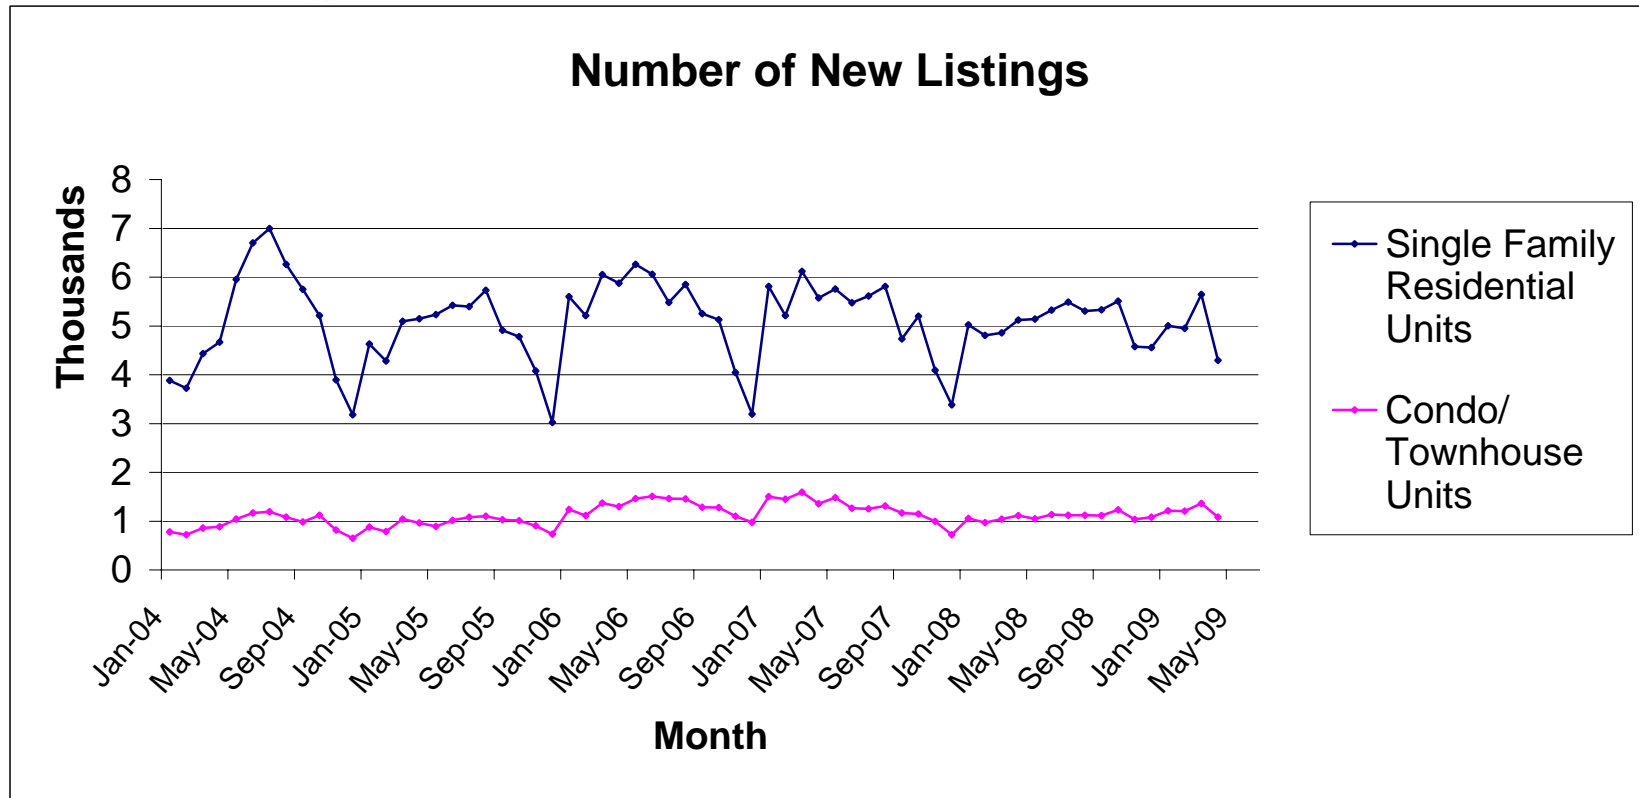

Source: Greater Las Vegas Association of REALTORS®

For media inquires, please call George McCabe, B&P Public Relations, at (702) 325-7358.

DISCLAIMER: This data is based on information from the Greater Las Vegas Association of REALTORS® (GLVAR) Multiple Listing Service (MLS). This information is deemed reliable but is not guaranteed. MLS collects, compiles and distributes information about homes listed for sale by its subscribers who are real estate agents. MLS subscription is available to all real estate agents licensed in Nevada, but is not available to the general public. Not all licensed agents subscribe to the MLS. MLS does not include all new homes available or listings from non-MLS agents, nor does it include properties for sale by owner. The territorial jurisdiction of the GLVAR as a member of the National Association of REALTORS® includes Clark, Nye and Lincoln Counties, Nevada, and such other areas as from time to time may be allocated to the GLVAR by the Board of Directors of the National Association of REALTORS®.