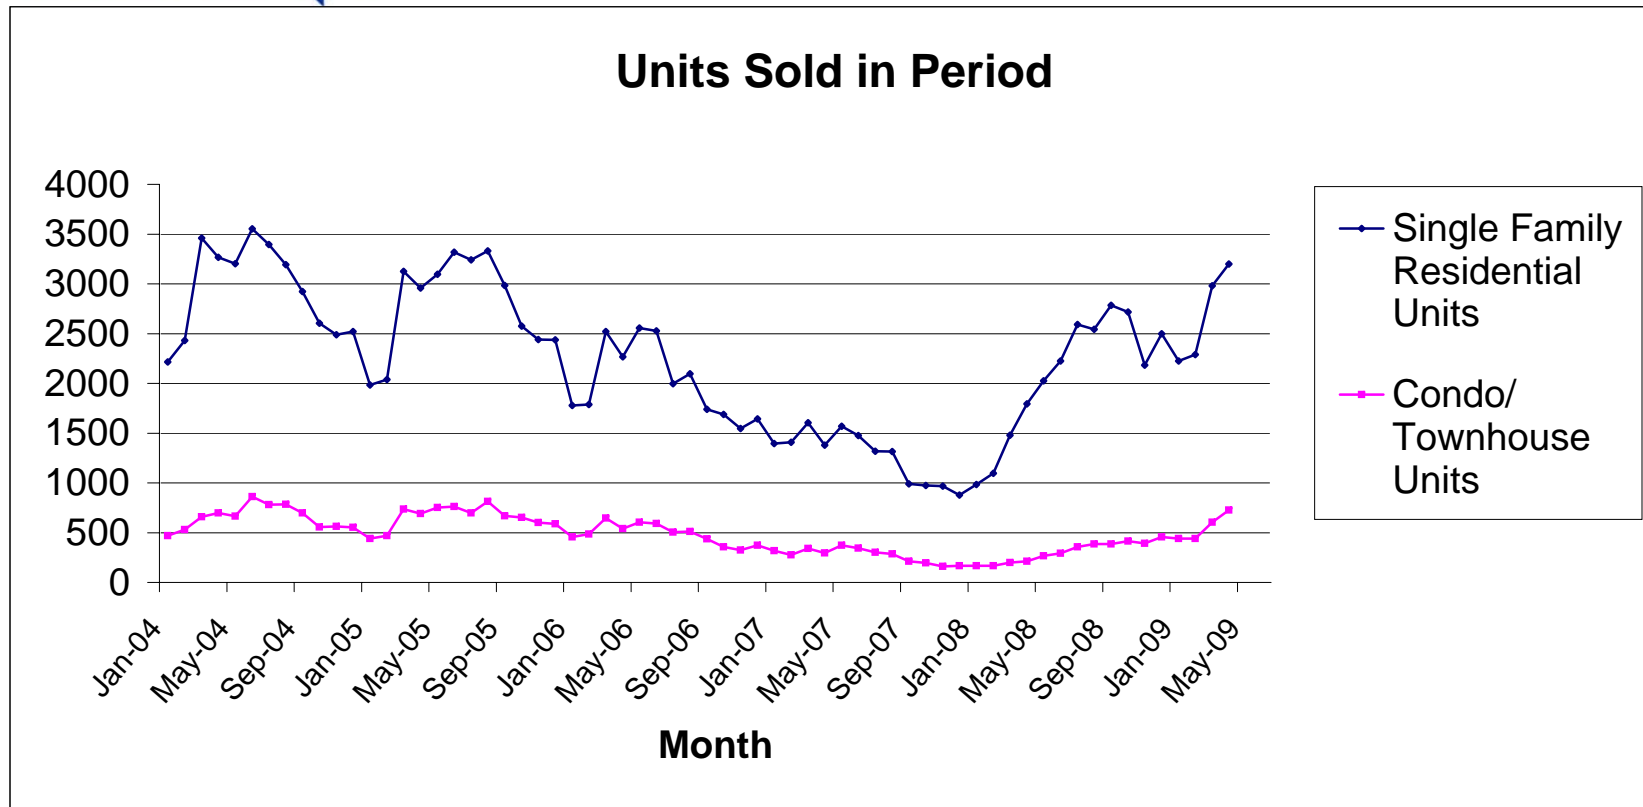

Source: Greater Las Vegas Association of REALTORS®

For media inquiries, please call George McCabe, B&P Public Relations, at (702) 325-7358.

DISCLAIMER: This data is based on information from the Greater Las Vegas Association of REALTORS® (GLVAR) Multiple Listing Service (MLS). This information is deemed reliable but is not guaranteed. MLS collects, compiles and distributes information about homes listed for sale by its subscribers who are real estate agents. MLS subscription is available to all real estate agents licensed in Nevada, but is not available to the general public. Not all licensed agents subscribe to the MLS. MLS does not include all new homes available or listings from non-MLS agents, nor does it include properties for sale by owner. The territorial jurisdiction of the GLVAR as a member of the National Association of REALTORS® includes Clark, Nye and Lincoln Counties, Nevada, and such other areas as from time to time may be allocated to the GLVAR by the Board of Directors of the National Association of REALTORS®.