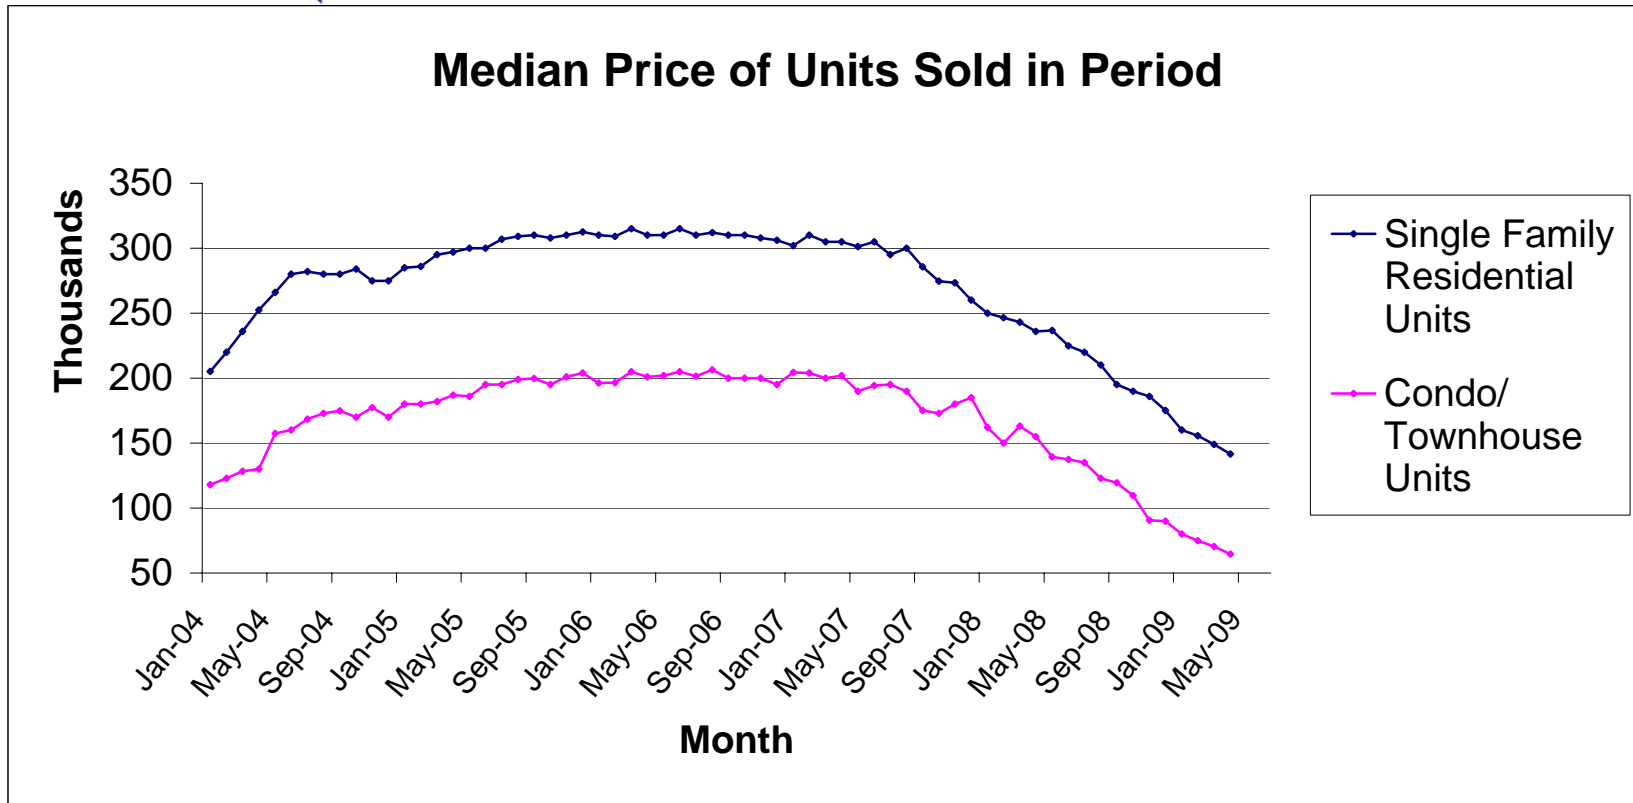

Source: Greater Las Vegas Association of REALTORS®

For media inquiries, please call George McCabe, B&P Public Relations, at (702) 325-7358.

DISCLAIMER: This data is based on information from the Greater Las Vegas Association of REALTORS® (GLVAR) Multiple Listing Service (MLS). This information is deemed reliable but is not guaranteed. MLS collects, compiles and distributes information about homes listed for sale by its subscribers who are real estate agents. MLS subscription is available to all real estate agents licensed in Nevada, but is not available to the general public. Not all licensed agents subscribe to the MLS. MLS does not include all new homes available or listings from non-MLS agents, nor does it include properties for sale by owner. The territorial jurisdiction of the GLVAR as a member of the National Association of REALTORS® includes Clark, Nye and Lincoln Counties, Nevada, and such other areas as from time to time may be allocated to the GLVAR by the Board of Directors of the National Association of REALTORS®.