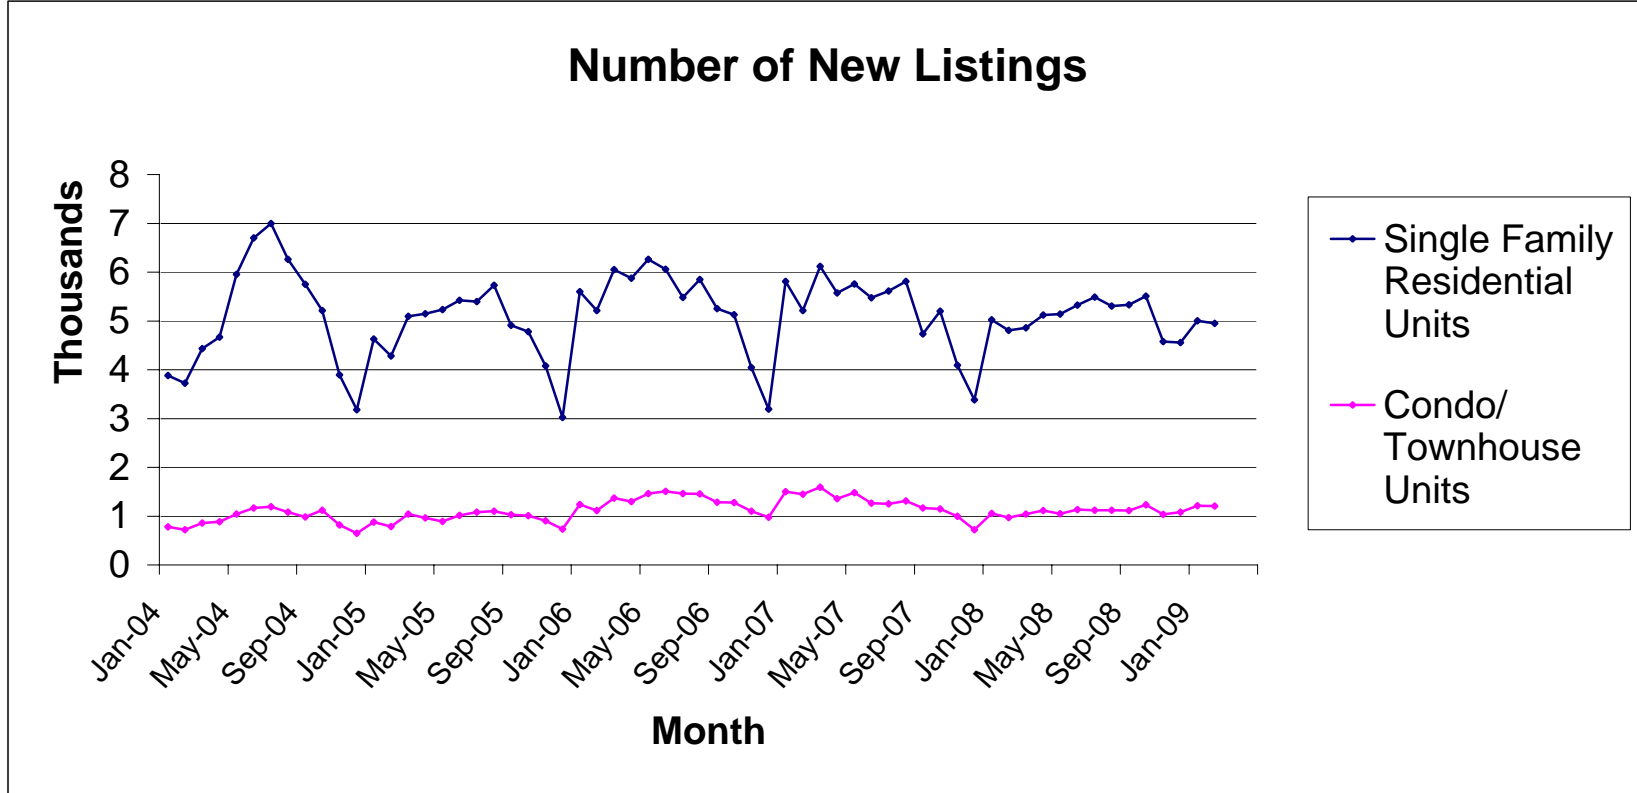

Source: Greater Las Vegas Association of REALTORS®

For media inquires, please call George McCabe, B&P Public Relations, at (702) 325-7358.

DISCLAIMER: This data is based on information from the Greater Las Vegas Association of REALTORS® (GLVAR) Multiple Listing Service (MLS). This information is deemed reliable but is not guaranteed. MLS collects, compiles and distributes information about homes listed for sale by its subscribers who are real estate agents. MLS subscription is available to all real estate agents licensed in Nevada, but is not available to the general public. Not all licensed agents subscribe to the MLS. MLS does not include all new homes available or listings from non-MLS agents, nor does it include properties for sale by owner. The territorial jurisdiction of the GLVAR as a member of the National Association of REALTORS® includes Clark, Nye and Lincoln Counties, Nevada, and such other areas as from time to time may be allocated to the GLVAR by the Board of Directors of the National Association of REALTORS®.