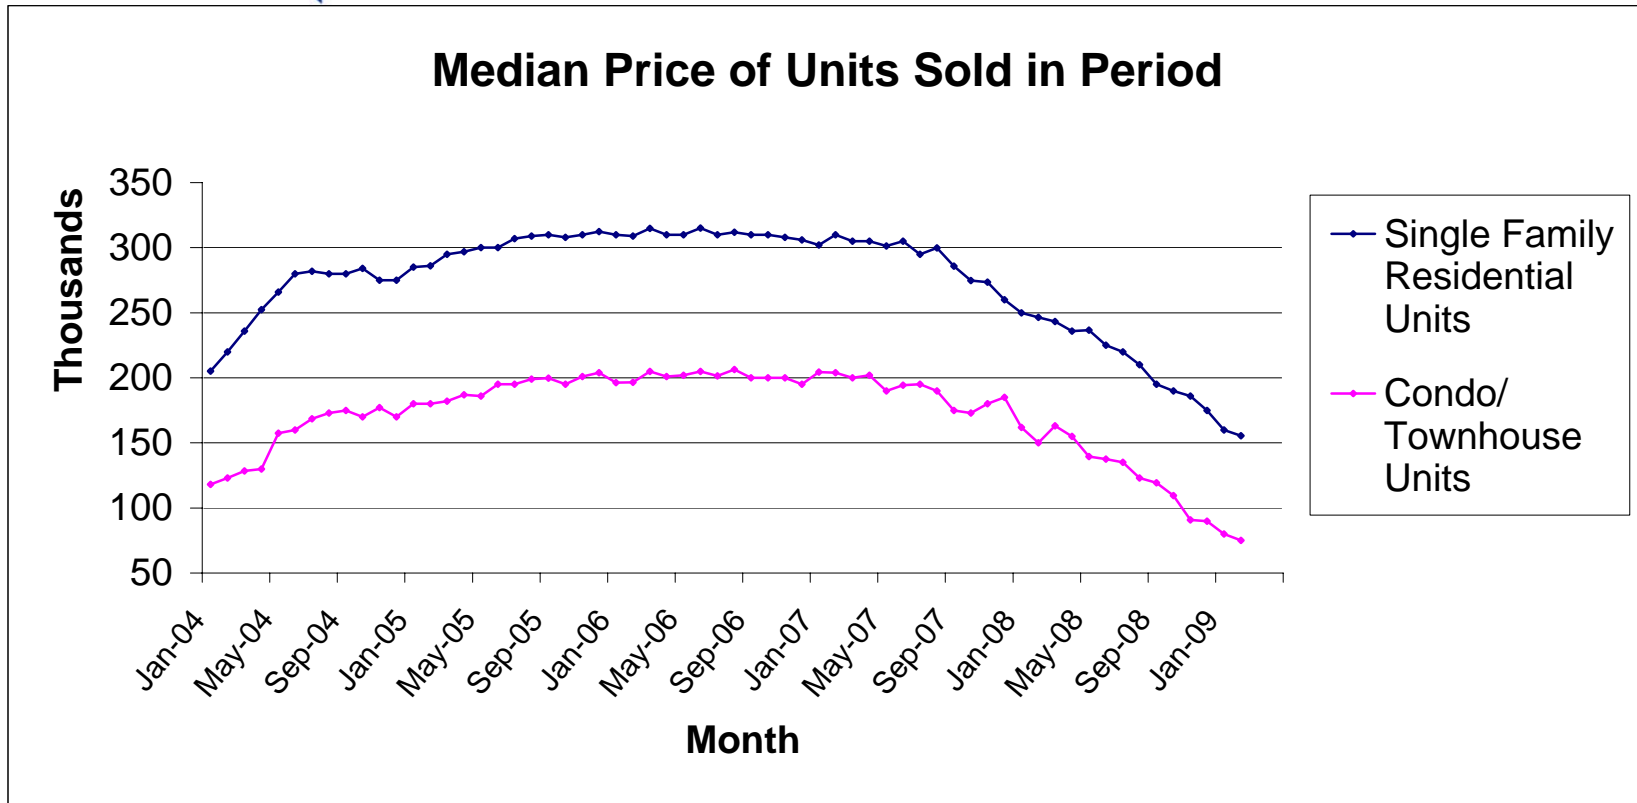

Source: Greater Las Vegas Association of REALTORS®

For media inquiries, please call George McCabe, B&P Public Relations, at (702) 325-7358.

DISCLAIMER: This data is based on information from the Greater Las Vegas Association of REALTORS® (GLVAR) Multiple Listing Service (MLS). This information is deemed reliable but is not guaranteed. MLS collects, compiles and distributes information about homes listed for sale by its subscribers who are real estate agents. MLS subscription is available to all real estate agents licensed in Nevada, but is not available to the general public. Not all licensed agents subscribe to the MLS. MLS does not include all new homes available or listings from non-MLS agents, nor does it include properties for sale by owner. The territorial jurisdiction of the GLVAR as a member of the National Association of REALTORS® includes Clark, Nye and Lincoln Counties, Nevada, and such other areas as from time to time may be allocated to the GLVAR by the Board of Directors of the National Association of REALTORS®.