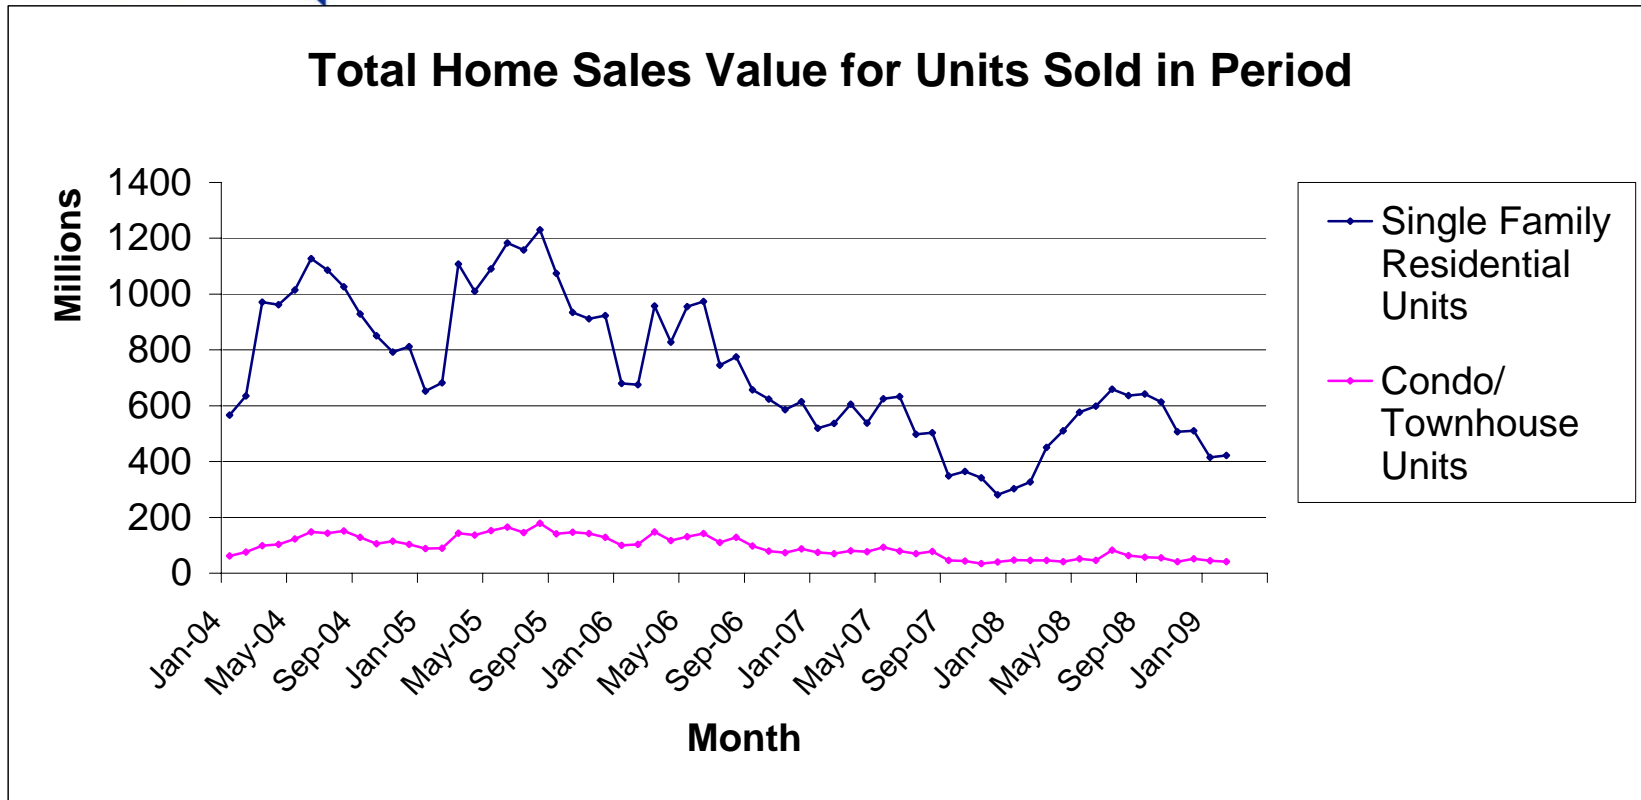

Source: Greater Las Vegas Association of REALTORS®

For media inquiries, please call George McCabe, B&P Public Relations, at (702) 325-7358.

DISCLAIMER: This data is based on information from the Greater Las Vegas Association of REALTORS® (GLVAR) Multiple Listing Service (MLS). This information is deemed reliable but is not guaranteed. MLS collects, compiles and distributes information about homes listed for sale by its subscribers who are real estate agents. MLS subscription is available to all real estate agents licensed in Nevada, but is not available to the general public. Not all licensed agents subscribe to the MLS. MLS does not include all new homes available or listings from non-MLS agents, nor does it include properties for sale by owner. The territorial jurisdiction of the GLVAR as a member of the National Association of REALTORS® includes Clark, Nye and Lincoln Counties, Nevada, and such other areas as from time to time may be allocated to the GLVAR by the Board of Directors of the National Association of REALTORS®.