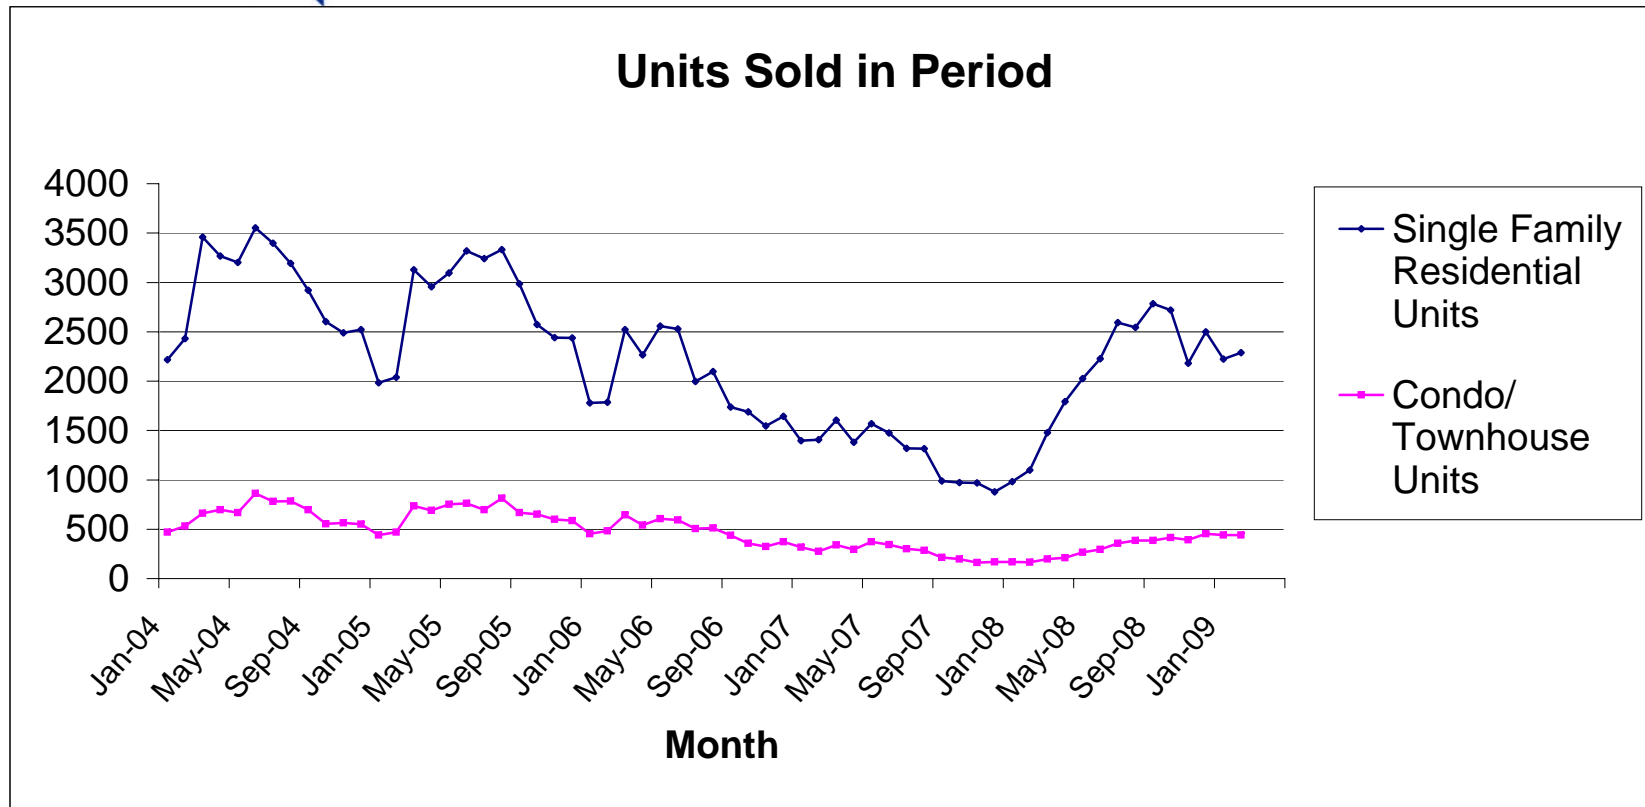

Source: Greater Las Vegas Association of REALTORS®

For media inquiries, please call George McCabe, B&P Public Relations, at (702) 325-7358.

DISCLAIMER: This data is based on information from the Greater Las Vegas Association of REALTORS® (GLVAR) Multiple Listing Service (MLS). This information is deemed reliable but is not guaranteed. MLS collects, compiles and distributes information about homes listed for sale by its subscribers who are real estate agents. MLS subscription is available to all real estate agents licensed in Nevada, but is not available to the general public. Not all licensed agents subscribe to the MLS. MLS does not include all new homes available or listings from non-MLS agents, nor does it include properties for sale by owner. The territorial jurisdiction of the GLVAR as a member of the National Association of REALTORS® includes Clark, Nye and Lincoln Counties, Nevada, and such other areas as from time to time may be allocated to the GLVAR by the Board of Directors of the National Association of REALTORS®.